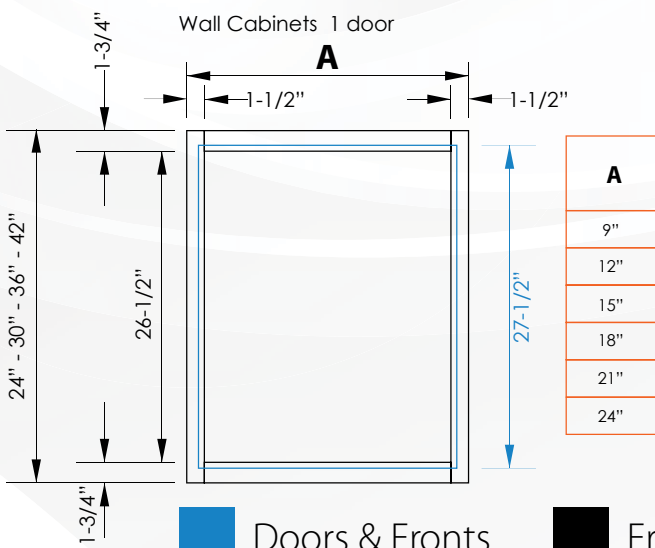

Kitchens Cabinet Frames & Doors

Doors & Fronts Frame

Note: (A) Width dimensions can be customized on large projects.