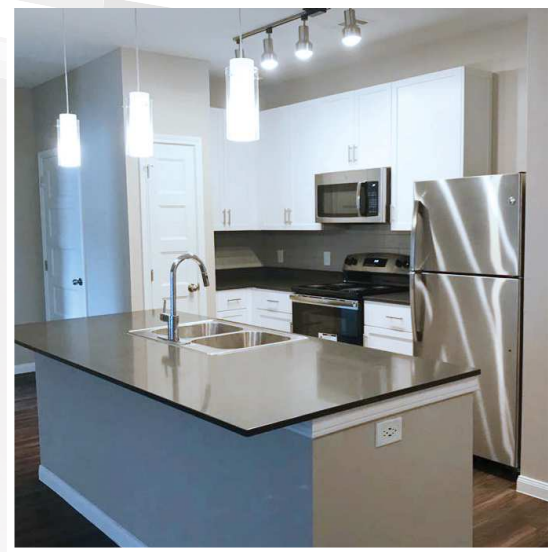

Hardware:

- Epoxy slides
- Full extension slides
- Soft close

Countertops:

- Quartz
- Granite
- Postformed laminate

Sinks:

- Stainless Steel
- Ceramic

Last Large Projects Developed:

Abacus Alamo Ranch Apts	San ANtonio, Tx	320 Units
Saint Mary Apartments	Austin, Tx	212 Units
Santal Luxury Apartments	Austin, Tx	370 Units
Avanti East Apartments	Edinburg, Tx	108 Units
Jackson Place Apartments	Pharr, Tx	288 Units
Ambrosio Subdivision	Pflugerville, Tx	370 Units
Santa Anna Apartment Homes	Weslaco, Tx	156 Units