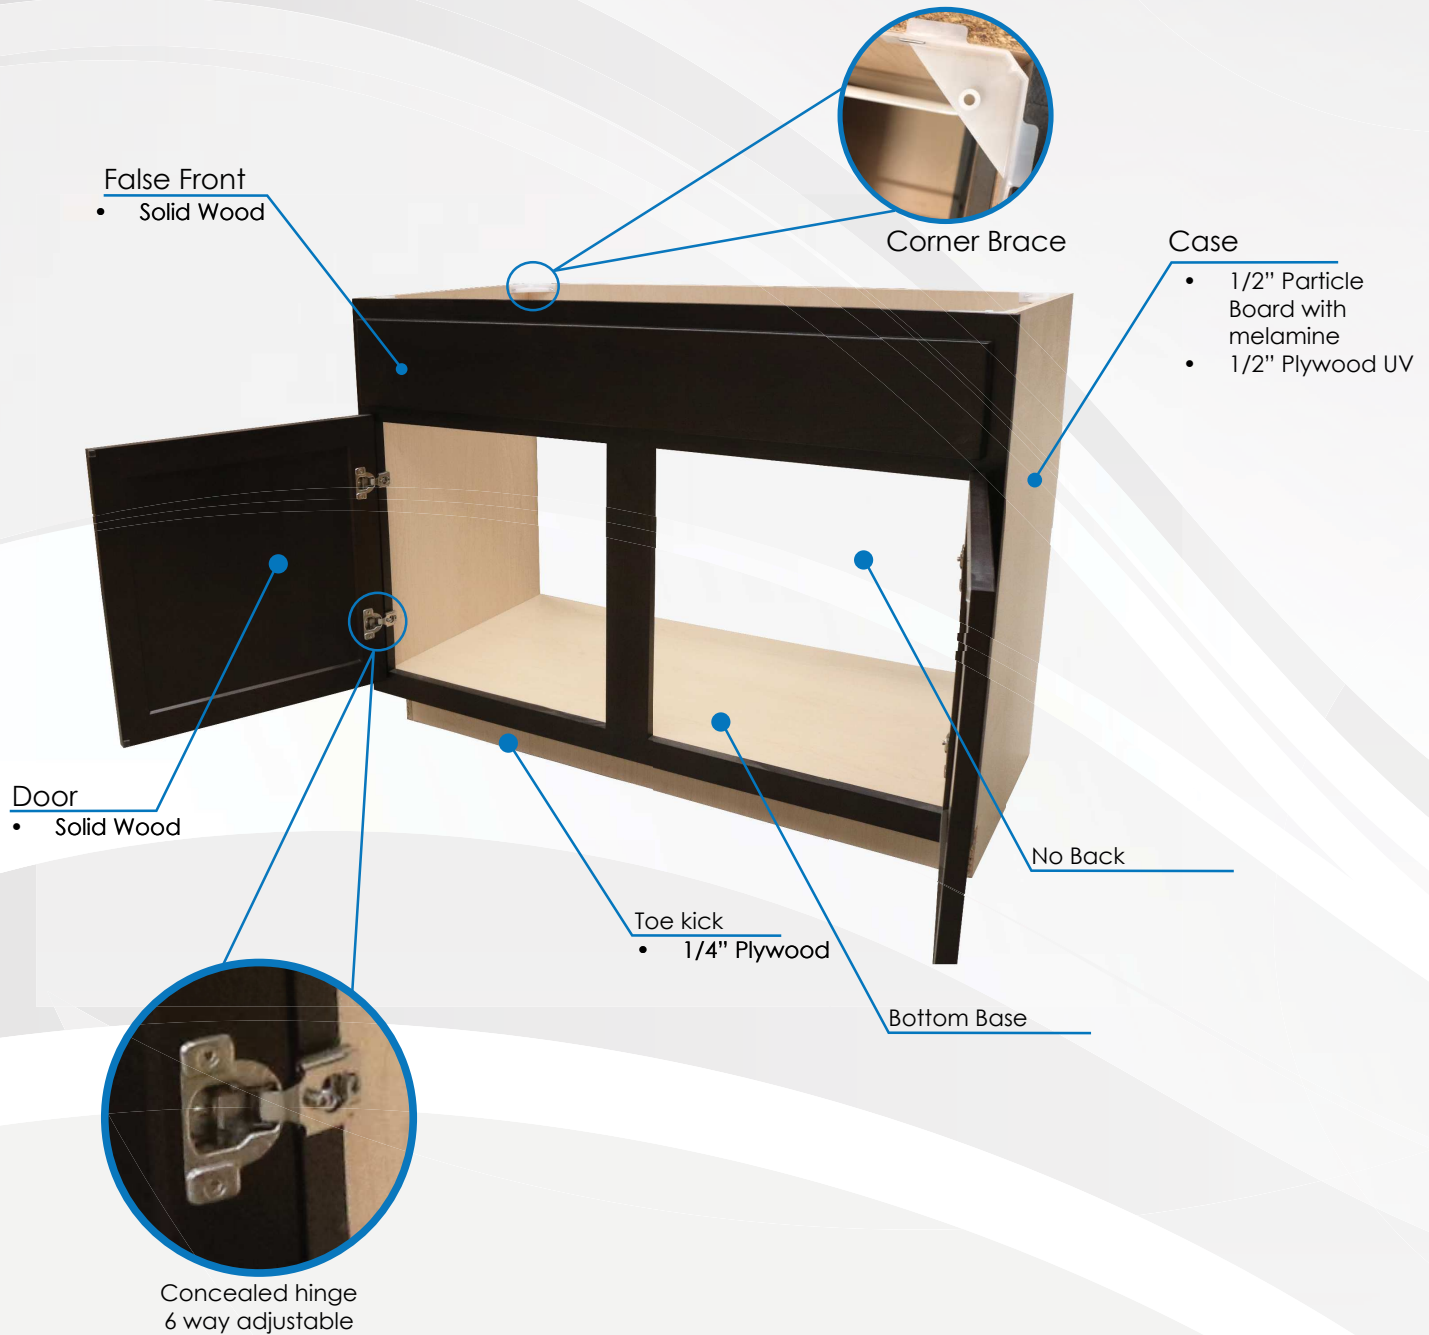

Shaker
Wide

Standard Engineering of Kitchen Cabinets Face Frame

Kitchens Cabinets Side View and Measurements

Standard Engineering of Kitchen Base Cabinets Frameless

Note: (A) Width dimensions can be customized on large projects.

Standard Engineering of Bathrooms Face Frame

Bathrooms Cabinets Side View and Measurements

Bathrooms Cabinets Frames & Doors

 Doors & Fronts  Frame

Note: (A) Width dimensions can be customized on large projects.