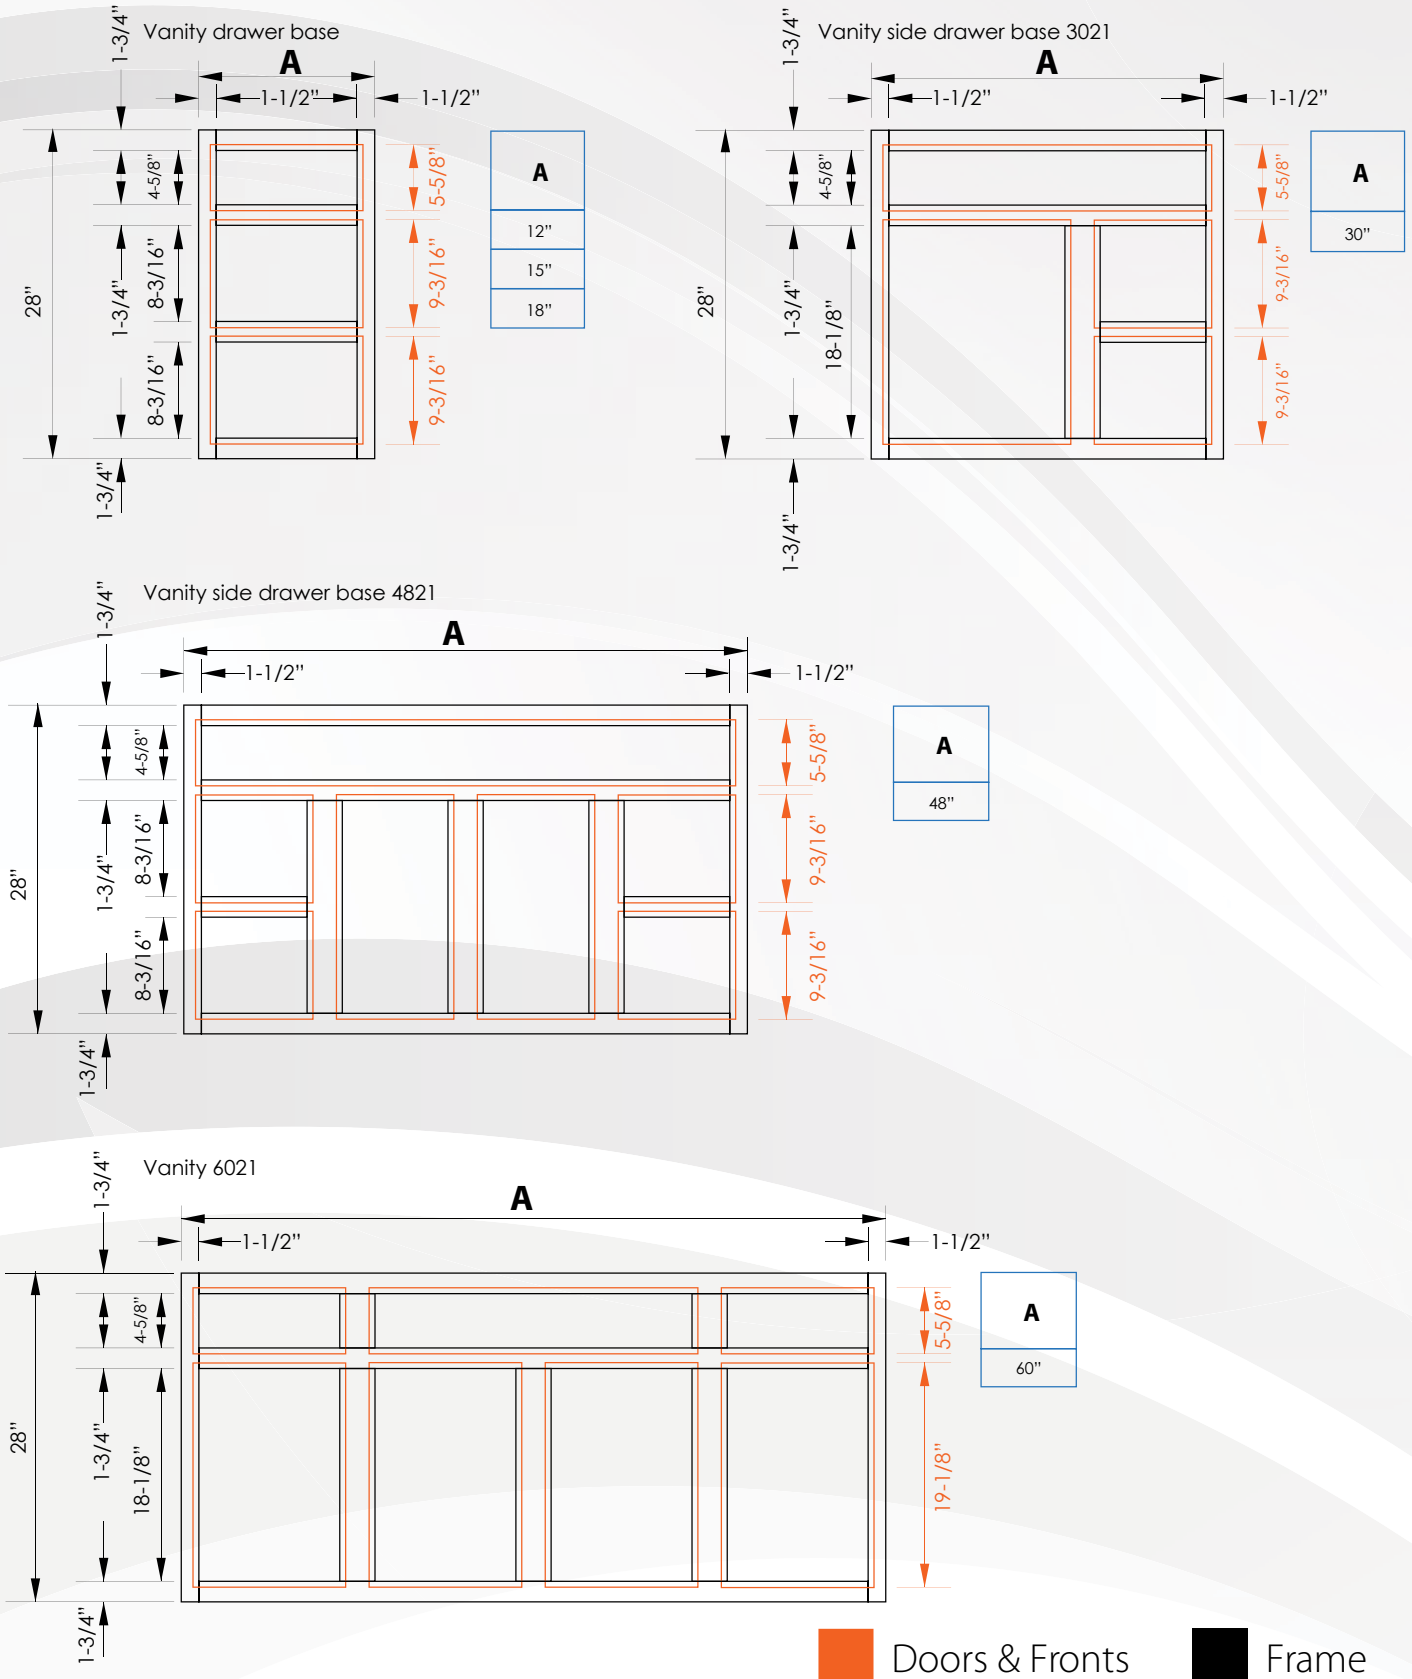

Bathrooms Cabinets Frames & Doors

Note: (A) Width dimensions can be customized on large projects.

956-464-3311