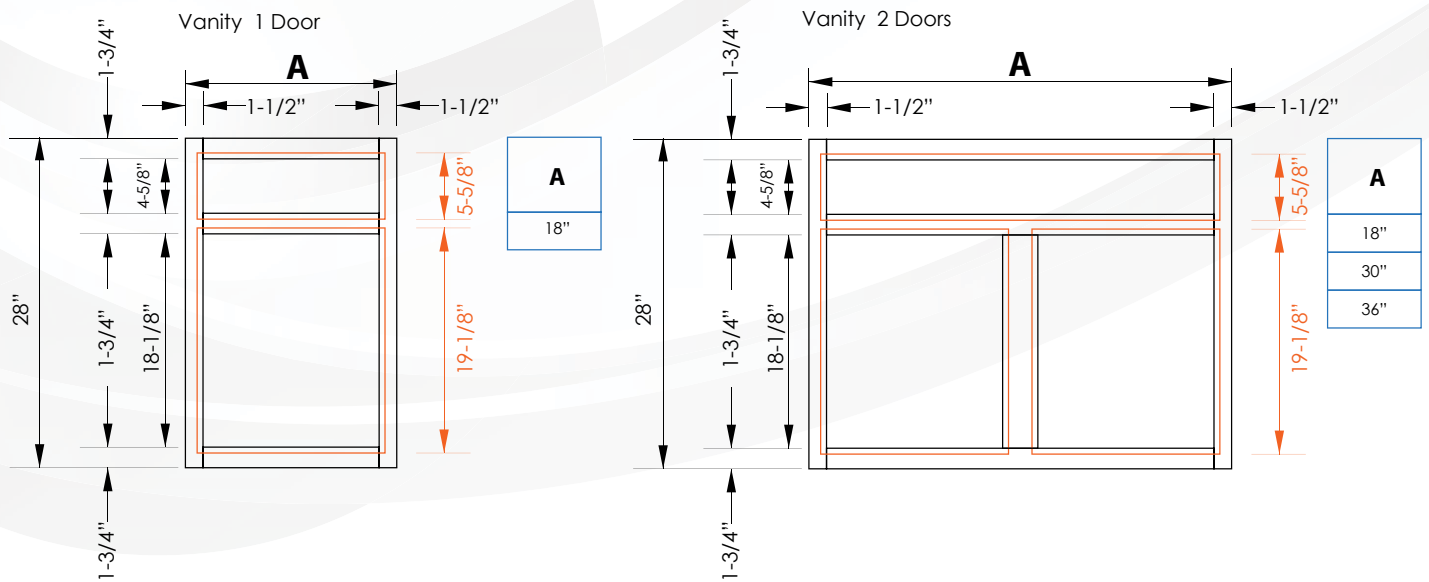

Bathrooms Cabinets Frames & Doors

Doors & Fronts Frame

Note: (A) Width dimensions can be customized on large projects.