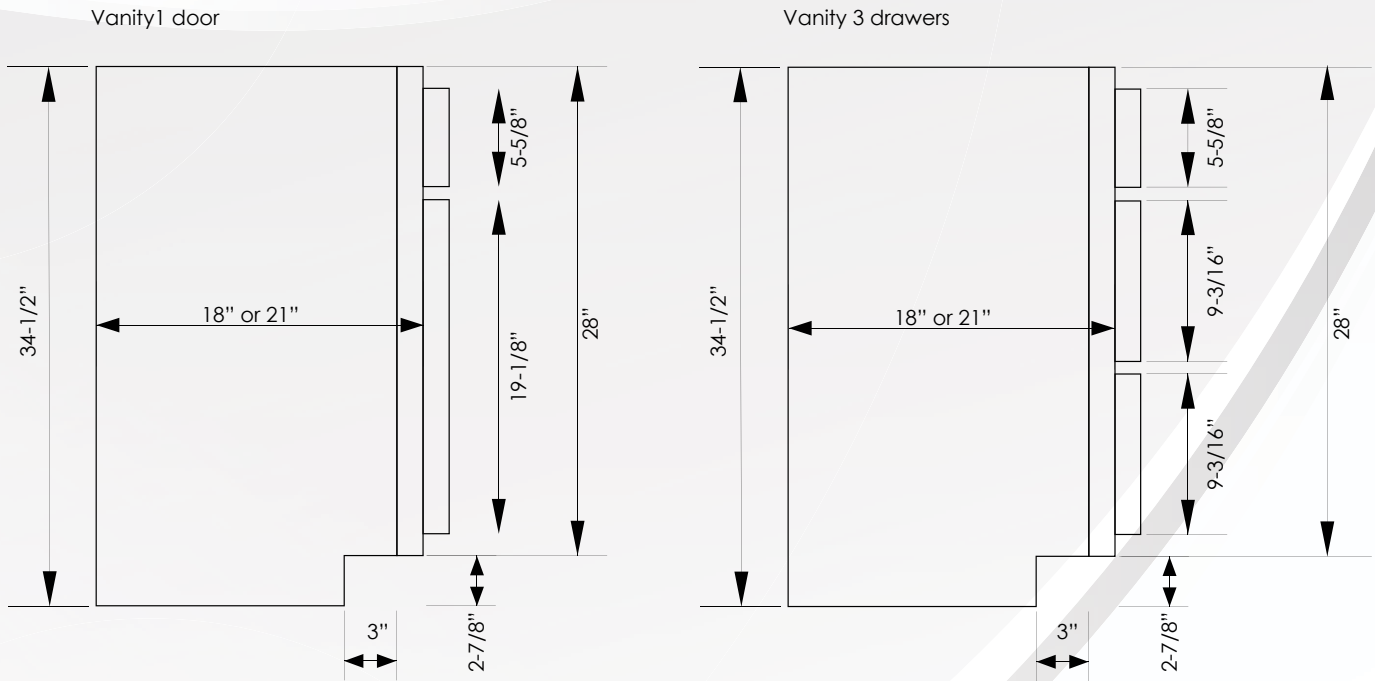

Bathrooms Cabinets Side View and Measurements