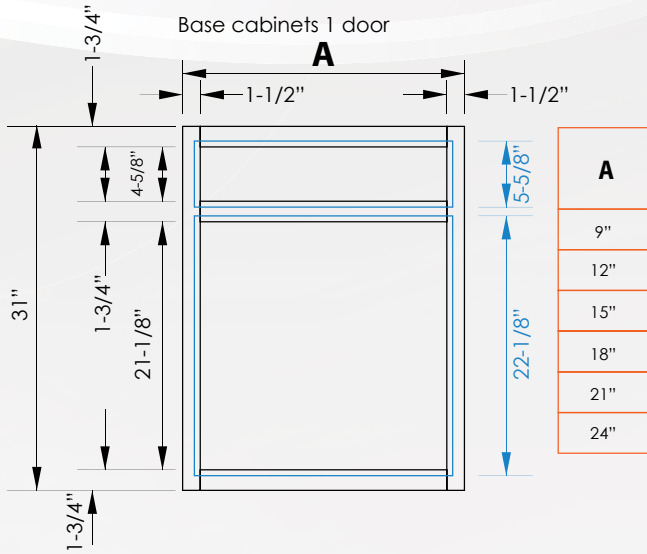

Kitchens Cabinet Frames & Doors

Doors & Fronts Frame

Note: (A) Width dimensions can be customized on large projects.