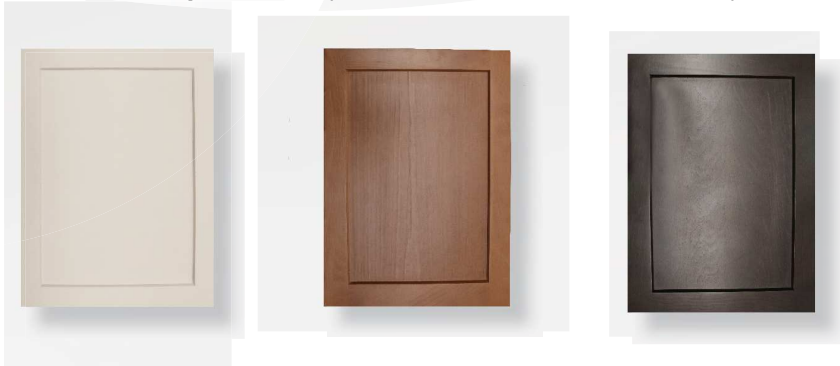

All our countertops and sinks are installed with the best hardware and clips

Under-mount ceramic sink

Framed Doors

Wood Species: Poplar, German Beech, and Maple

Slab Doors

- Particle Board or MDF core with wood veneer 3/4"