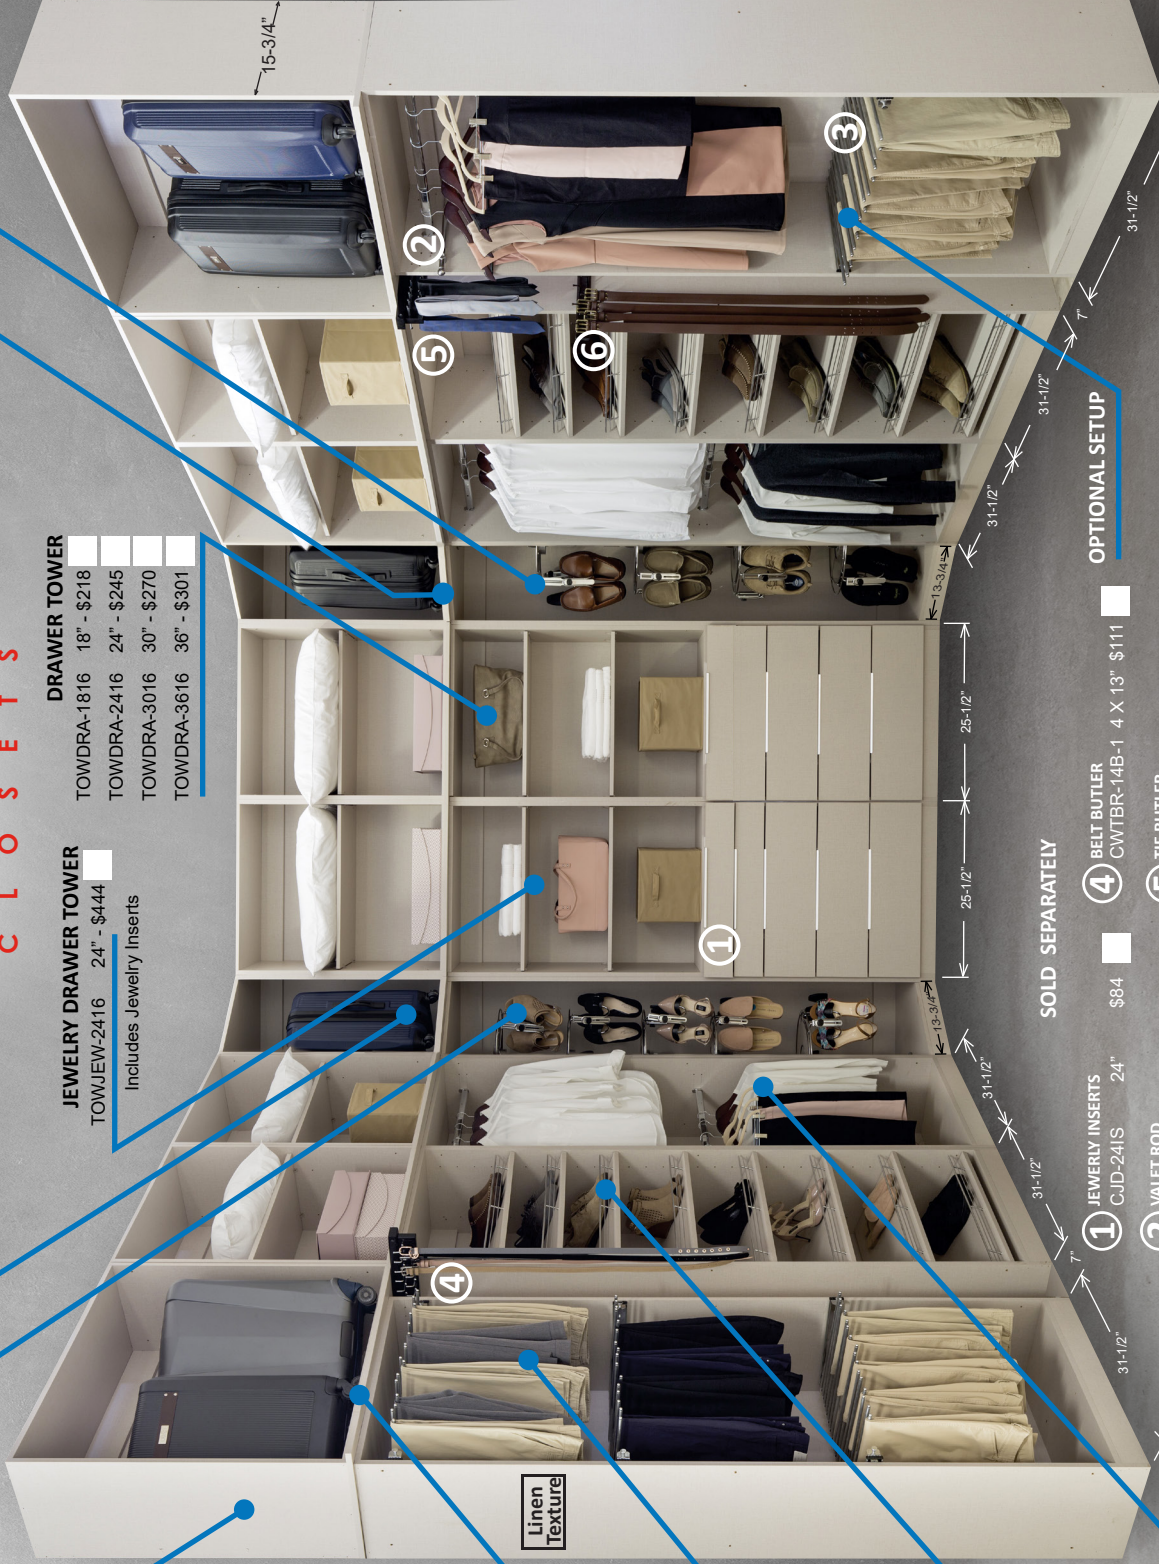

*** LUXURY CORNER LAZY SHOES MEN**
TOWCOR-2416M 24" CAP 20 - \$1,569

*** UPPER CABINET**

TOP 18	18" - \$47
TOP 24	24" - \$52
TOP 30	30" - \$58
TOP 36	36" - \$63

JEWELRY DRAWER TOWER
TOWJEW-2416 24" - \$444
Includes Jewelry Inserts

DRAWER TOWER	
TOWDRA-1816	18" - \$218
TOWDRA-2416	24" - \$245
TOWDRA-3016	30" - \$270
TOWDRA-3616	36" - \$301

TOP SHELF
TOPSHEL 18" X 96" - \$31

PANTS RACK TOWER

TOWPAN-1816	18" CAP 27 - \$591
TOWPAN-2416	24" CAP 39 - \$702
TOWPAN-3016	30" CAP 48 - \$848

OPTIONAL SETUP

- 4 BELT BUTLER** CWTBR-14B-1 4 X 13" \$111
- 5 TIE BUTLER** CWTTR-14B-1 5 X 13" \$112
- 6 SIDE MOUNT BELT RACK** BRC-14SN 14" \$33
- FILLER** FILLTOW-684 6" X 84" \$15

- SOLD SEPARATELY**
- 1 JEWELRY INSERTS** CJD-24IS 24" \$84
 - 2 VALET ROD** CVR14-SN 14" \$50
 - 3 PANTS RACK** PSC-1814CR 14" \$154
 - PSC-2414CR** 24" \$187
 - PSC-3014CR** 30" \$232