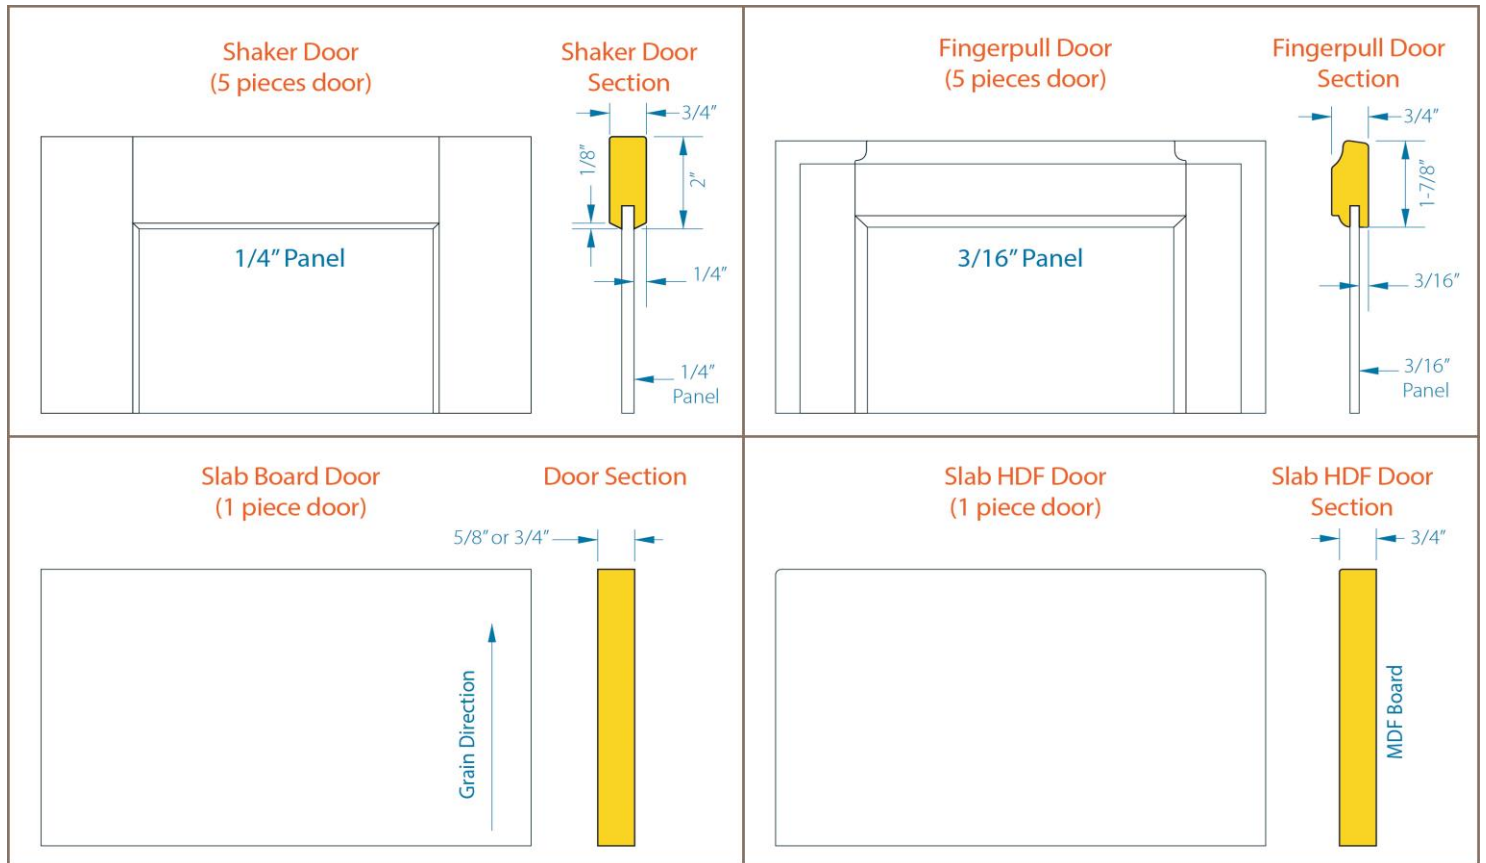

PRICES WITHOUT TAX

Prices FOB Weslaco, TX • Prices may change without notice • Photos only as a reference, final product and color may vary
508 S. Nevada Ave. Weslaco, TX 78596 • 956-464-3311 • www.kapalindustries.com