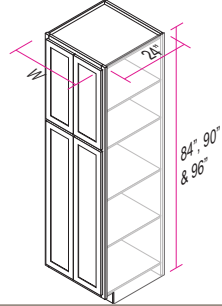

UC248424 ☐

UC308424 ☐

UC368424 ☐

Utility Cabinet 24" to 36" W

4 Doors
3 Adjustable shelves
1 Fixed shelf