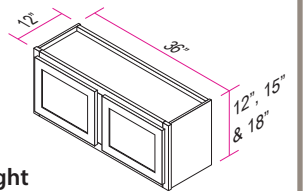

W3012

W3015

W3018

Wall 30" x 12", 15" & 18" Height

2 Doors
(Stove Cabinet) *24" Deep available

W3612

W3615

W3618

Wall 36" x 12", 15" & 18" Height

2 Doors
(Fridge Cabinet) *24" Deep available

NEW ENGINEERING 2025

DCW2430

DCW2436

DCW2442

24" Diagonal Corner
1 Door
1 or 2 Shelves

WM3030