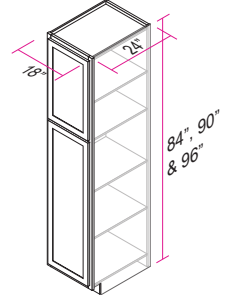

Base 9" to 24" 1 Drawer, 1 Door

B27

B30

B33

B36

Base 27" to 36"
2 Drawers, 2 Doors

DB12

DB15

DB18

DB24

DB30

Drawer Base 12" to 30"
4 Drawers

LSB36

Lazy Susan Base 36"

2 Doors
2 Shelves
Kidney shape
Lazy Susan set

SBC60

SBC72

Sink Base 60" & 72"
2 Drawers
2 Fronts
4 Doors

UC188424

UC189024

UC189624

Utility Cabinet 18" W
2 Doors
3 Adjustable shelves
1 Fixed shelf

UC248424

UC308424