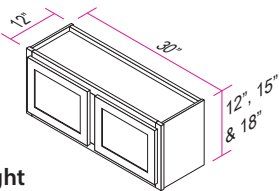

W2442

Wall 9" to 24" 1 Door, 2 Adjustable shelves

W2742

W3042

W3342

W3642

Wall 27" to 36"

2 Doors
2 Adjustable shelves

W3012

W3015

W3018

Wall 30" x 12", 15" & 18" Height

2 Doors
(Stove Cabinet) *24" Deep available

W3612

W3615

W3618