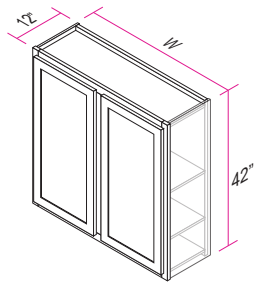

W2442

Wall 9" to 24" 1 Door, 2 Adjustable shelves

W2742

W3042

W3342

W3642

Wall 27" to 36"

2 Doors
2 Adjustable shelves

W3012

W3015

W3018

Wall 30" x 12", 15" & 18" Height

2 Doors
(Stove Cabinet) *24" Deep available

W3612

W3615

W3618

Wall 36" x 12", 15" & 18" Height

2 Doors
(Fridge Cabinet) *24" Deep available

NEW ENGINEERING 2025

DCW2430

DCW2436

DCW2442

24" Diagonal Corner
1 Door
1 or 2 Shelves

WM3030