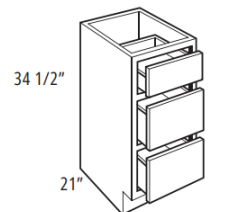

Vanity Drawer Base
3 Drawers
Base 34 1/2"H x 21"D

VA4821