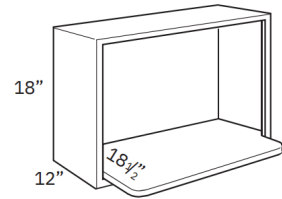

**WHITE SHAKER**  
**High Quality Plywood Cabinets**  
*Details Make the Difference*  
**KITCHENS & BATHS**

- W0936
- W1236
- W1536
- W1836
- W2136

1 Door  
**Wall 36"H x 12"D**

- W3012
- W3612

2 Doors  
**Wall 12"H x 12"D**

- MWC3018

Microwave Wall  
**18"H x 12"D**

- W2436
- W2736
- W3036
- W3336
- W3636

2 Doors  
**Wall 36"H x 12"D**

- W3015
- W3615

2 Doors  
**Wall 15"H x 12"D**

- DCW2430
- DCW2436

Diagonal Wall  
 1 Door  
**30", 36"H x 12"D**