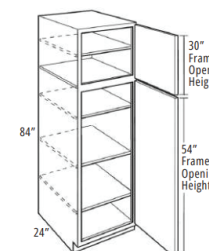

- RHCL36

36" Classic Square  
 Range Hood  
**36" W x 24" H x 22-1/2" D**

- B42

2 Doors  
 2 Drawers  
**Base 34 1/2"H x 24"D**

- FSB36

Farm Sink  
 2 Doors  
**Base 34 1/2"H x 24"D**

**Stores:**

**KAPAL DONNA**  
 2323 E IH 2, Donna  
 TX 78537

**KAPAL EDINBURG**  
 7730, I-69C N Frontage Rd, Edinburg  
 TX 78542

**KAPAL BROWNSVILLE**  
 2025 N Minnesota Ave, Brownsville  
 TX 78521

- BSR09

Pantry Pullout  
**Base 34 1/2"H x 24"D**

- LSB33
- LSB36

Lazy Susan  
 2 Doors  
**Base 34 1/2"H x 24"D**

- DB12
- DB15
- DB18
- DB21

3 Drawers  
**Base 34 1/2"H x 24"D**

- UC188424
- UC189024
- UC189624

18" Wide Utility  
 2 Doors  
**84"H x 24"D**

- Kitchens
- Baths
- Accessories