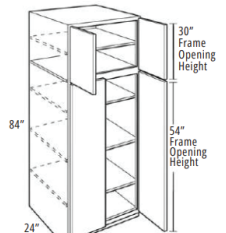

2 Doors  
**Wall 24"H x 12"D**

- W4230

2 Doors  
**Wall 30"H x 12"D**

- W4242

2 Doors  
**Wall 42"H x 12"D**

- B09FD

1 Door  
**Base 34 1/2"H x 24"D**

- DB24
- DB30
- DB36

3 Drawers  
**Base 34 1/2"H x 24"D**

- UC248424
- UC249024
- UC249624

24" Wide Utility  
 4 Doors  
**84"H x 24"D**

- B12
- B15
- B18
- B21

1 Door  
 1 Drawer  
**Base 34 1/2"H x 24"D**

- BTC18

Wastebasket  
**Base 34 1/2"H x 24"D**