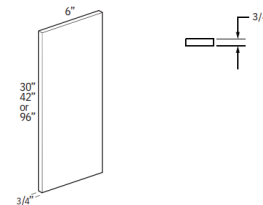

6" Filler
3/4" Thick

WS42

BS

US96