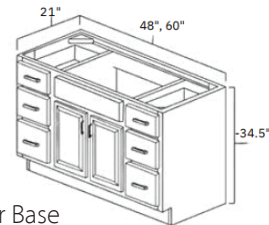

Vanity Sink Drawer Base
Base 34 1/2"H x 21"D

VASD6021-3