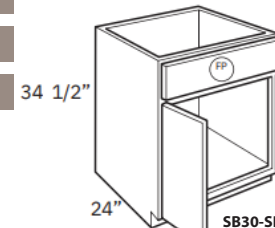

3 Drawers  
**Base 34 1/2"H x 24"D**

- UC248424
- UC249024
- UC249624

24" Wide Utility  
 4 Doors  
**84"H x 24"D**

- B12
- B15
- B18
- B21

1 Door  
 1 Drawer  
**Base 34 1/2"H x 24"D**

- BTC18

Wastebasket  
**Base 34 1/2"H x 24"D**

- OC3384
- OC3390
- OC3396

33" Wide Oven  
 2 Doors  
 3 Drawers  
**84"H x 24"D**

- B24
- B27
- B30
- B33
- B36

2 Doors  
 1 Drawer  
**Base 34 1/2"H x 24"D**

- SB30
- SB33
- SB36

2 Doors  
 1 Front  
**Base 34 1/2"H x 24"D**

- RHCL36

36" Classic Square  
 Range Hood  
**36" W x 24" H x 22-1/2" D**

- B42

2 Doors  
 2 Drawers  
**Base 34 1/2"H x 24"D**

- FSB36

Farm Sink  
 2 Doors  
**Base 34 1/2"H x 24"D**

**Stores:**

**KAPAL DONNA**  
 2323 E IH 2, Donna  
 TX 78537