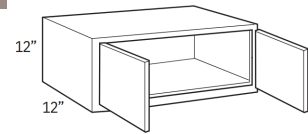

**WHITE SHAKER**  
**High Quality Plywood Cabinets**  
*Details Make the Difference*  
**KITCHENS & BATHS**

- W0936
- W1236
- W1536
- W1836
- W2136

1 Door  
**Wall 36"H x 12"D**

- W3012
- W3612

2 Doors  
**Wall 12"H x 12"D**

- MWC3018

Microwave Wall  
**18"H x 12"D**

- W2436
- W2736
- W3036
- W3336
- W3636

2 Doors  
**Wall 36"H x 12"D**

- W3015
- W3615

2 Doors  
**Wall 15"H x 12"D**

- DCW2430
- DCW2436

Diagonal Wall  
 1 Door  
**30", 36"H x 12"D**