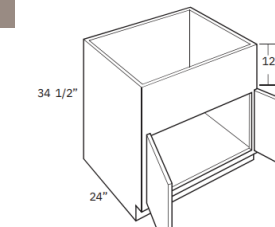

- RHCL36

36" Classic Square  
 Range Hood  
**36" W x 24" H x 22-1/2" D**

- B42

2 Doors  
 2 Drawers  
**Base 34 1/2"H x 24"D**

- FSB36

Farm Sink  
 2 Doors  
**Base 34 1/2"H x 24"D**

**Stores:**

**KAPAL DONNA**  
 2323 E IH 2, Donna  
 TX 78537

Lazy Susan  
 2 Doors  
**Base 34 1/2"H x 24"D**

- DB12
- DB15
- DB18
- DB21

3 Drawers  
**Base 34 1/2"H x 24"D**

- UC188424
- UC189024
- UC189624

18" Wide Utility  
 2 Doors  
**84"H x 24"D**

- Kitchens
- Baths
- Accessories