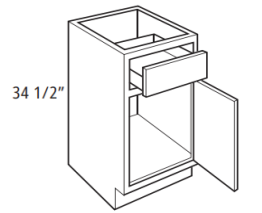

Vanity Sink Base
1 Door
1 Drawer
Base 34 1/2"H x 21"D

VA2421

VA3021

VA3621