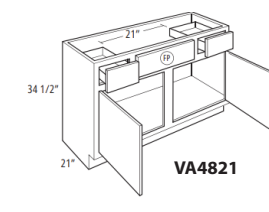

2 Doors
2 Drawers
1 Front
Base 34 1/2"H x 21"D

OJ2436