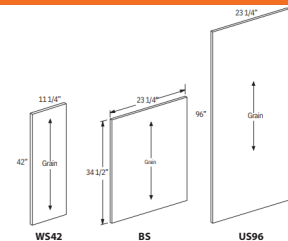

End Panel Skins
1/4" Thick

DS1.5

DS

FP96.75

FP96