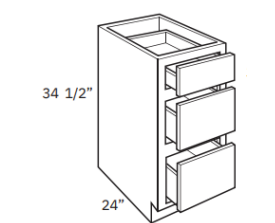

- RHCL36

36" Classic Square  
 Range Hood  
**36" W x 24" H x 22-1/2" D**

- B42

2 Doors  
 2 Drawers  
**Base 34 1/2"H x 24"D**

- FSB36

Farm Sink  
 2 Doors  
**Base 34 1/2"H x 24"D**

**Stores:**

**KAPAL DONNA**  
 2323 E IH 2, Donna  
 TX 78537

Lazy Susan  
 2 Doors  
**Base 34 1/2"H x 24"D**

- DB12
- DB15
- DB18
- DB21

3 Drawers  
**Base 34 1/2"H x 24"D**

- UC188424
- UC189024
- UC189624

18" Wide Utility  
 2 Doors  
**84"H x 24"D**

- Kitchens
- Baths
- Accessories