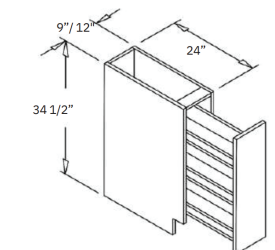

Pantry Pullout
Base 34 1/2"H x 24"D

- LSB33
- LSB36