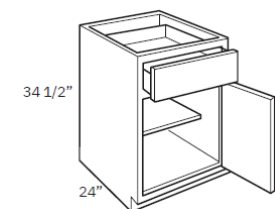

2 Doors  
**Wall 24"H x 12"D**

- W4230

2 Doors  
**Wall 30"H x 12"D**

- W4242

2 Doors  
**Wall 42"H x 12"D**

- B09FD

1 Door  
**Base 34 1/2"H x 24"D**

- DB24
- DB30
- DB36

3 Drawers  
**Base 34 1/2"H x 24"D**

- UC248424
- UC249024
- UC249624

24" Wide Utility  
 4 Doors  
**84"H x 24"D**

- B12
- B15
- B18
- B21

1 Door  
 1 Drawer  
**Base 34 1/2"H x 24"D**

- BTC18

Wastebasket  
**Base 34 1/2"H x 24"D**