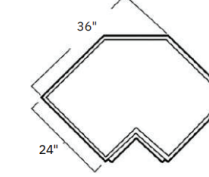

Lazy Susan
2 Doors
Base 34 1/2"H x 24"D

- DB12
- DB15
- DB18
- DB21