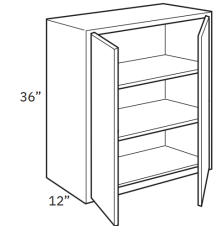

**WHITE SHAKER**  
**High Quality Plywood Cabinets**  
*Details Make the Difference*  
**KITCHENS & BATHS**

- W0936
- W1236
- W1536
- W1836
- W2136

1 Door  
**Wall 36"H x 12"D**

- W3012
- W3612

2 Doors  
**Wall 12"H x 12"D**

- MWC3018

Microwave Wall  
**18"H x 12"D**

- W2436
- W2736
- W3036
- W3336
- W3636

2 Doors  
**Wall 36"H x 12"D**

- W3015
- W3615

2 Doors  
**Wall 15"H x 12"D**

- DCW2430
- DCW2436

Diagonal Wall  
 1 Door  
**30", 36"H x 12"D**