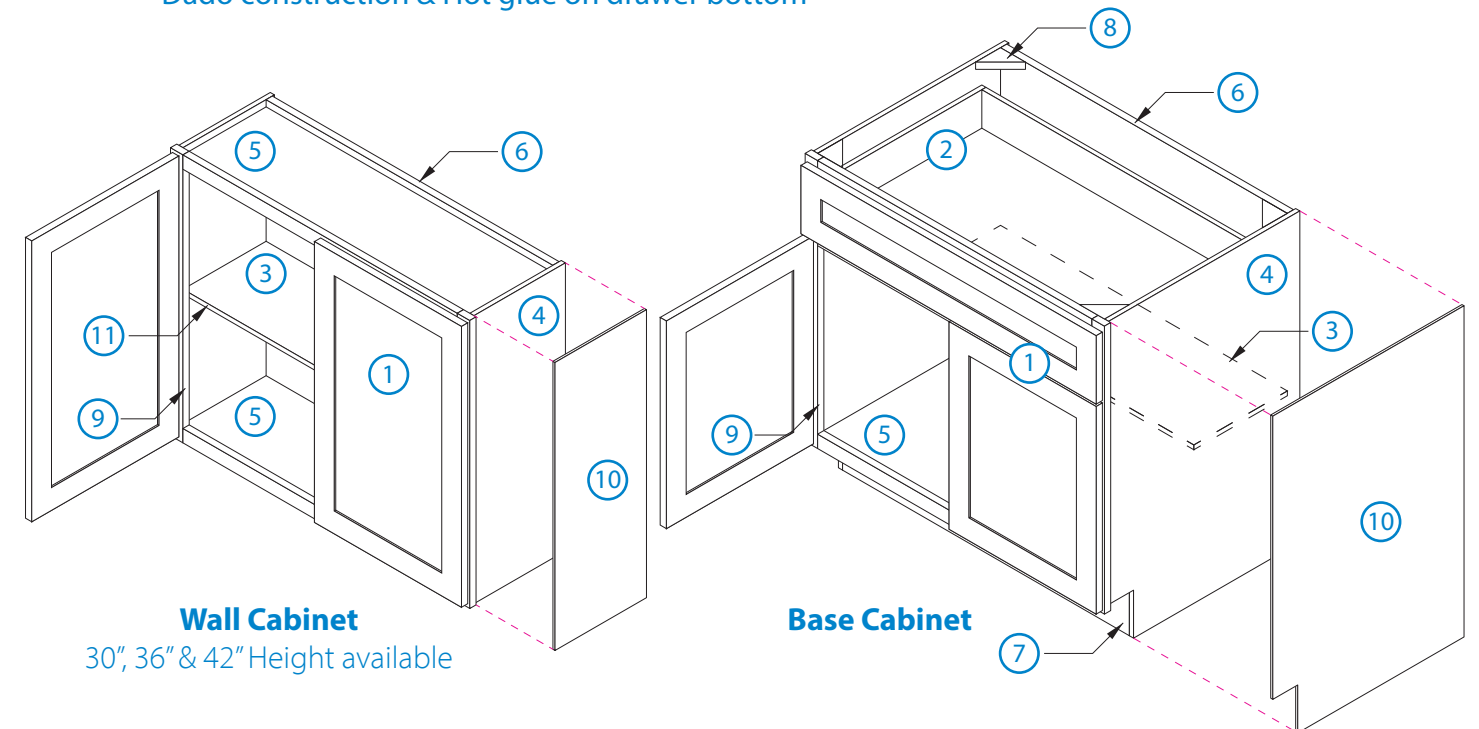

WHITE SHAKER

Faceframe Cabinets Full Overlay - White Shaker - Soft Close

#	Description
1	Faceframe • 3/4" Solid wood Frames, Doors: Engineered HDF Construction
2	Drawer • 3/4" Solid Wood Dovetail, Guides • Soft Close
3	Shelves • 3/4" Plywood Shelves, color Matched
4	Cabinet Sides • 1/2" Plywood, color Matched
5	Cabinet Tops & Bottom • 1/2" Plywood, color Matched
6	Cabinet Backs • 1/2" Plywood, color Matched
7	Toe Kick • 1/4" MDF Paint Grade
8	Corner Blocks • Metal paint grade
9	Hinges • Soft Close
10	End Panels • 1/4" MDF Paint Grade (If apply - sold separately)
11	Edgbanding • 1mm (Only for shelves exposed edges)

* Dado construction & Hot glue on drawer bottom