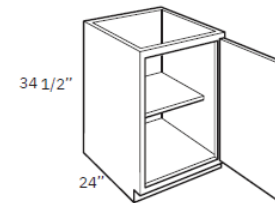

2 Doors  
**Wall 24"H x 12"D**

- W4230

2 Doors  
**Wall 30"H x 12"D**

- W4242

2 Doors  
**Wall 42"H x 12"D**

- B09FD

1 Door  
**Base 34 1/2"H x 24"D**

- DB24
- DB30
- DB36

3 Drawers  
**Base 34 1/2"H x 24"D**

- UC248424
- UC249024
- UC249624

24" Wide Utility  
 4 Doors  
**84"H x 24"D**

- B12
- B15
- B18
- B21

1 Door  
 1 Drawer  
**Base 34 1/2"H x 24"D**

- BTC18

Wastebasket  
**Base 34 1/2"H x 24"D**