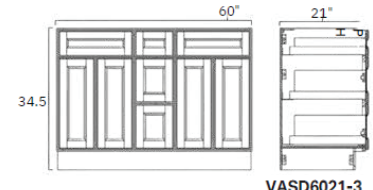

VA3621

Vanity Sink Base  
 2 Doors  
 1 Front  
**Base 34 1/2"H x 21"D**

VASD6021

Vanity Sink Drawer Base  
**Base 34 1/2"H x 21"D**

VASD6021-3

Vanity Sink Drawer Base  
**Base 34 1/2"H x 21"D**

VA12213D

VA15213D