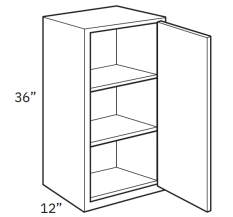

**WHITE SHAKER**  
**High Quality Plywood Cabinets**  
*Details Make the Difference*  
**KITCHENS & BATHS**

- W0936
- W1236
- W1536
- W1836
- W2136

1 Door  
**Wall 36"H x 12"D**

- W3012
- W3612

2 Doors  
**Wall 12"H x 12"D**

- MWC3018

Microwave Wall  
**18"H x 12"D**

- W2436
- W2736
- W3036
- W3336
- W3636

2 Doors  
**Wall 36"H x 12"D**

- W3015
- W3615

2 Doors  
**Wall 15"H x 12"D**

- DCW2430
- DCW2436

Diagonal Wall  
 1 Door  
**30", 36"H x 12"D**