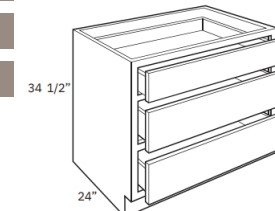

2 Doors  
**Wall 24"H x 12"D**

- W4230

2 Doors  
**Wall 30"H x 12"D**

- W4242

2 Doors  
**Wall 42"H x 12"D**

- B09FD

1 Door  
**Base 34 1/2"H x 24"D**

- DB24
- DB30
- DB36

3 Drawers  
**Base 34 1/2"H x 24"D**

- UC248424
- UC249024
- UC249624

24" Wide Utility  
 4 Doors  
**84"H x 24"D**

- B12
- B15
- B18
- B21

1 Door  
 1 Drawer  
**Base 34 1/2"H x 24"D**

- BTC18

Wastebasket  
**Base 34 1/2"H x 24"D**