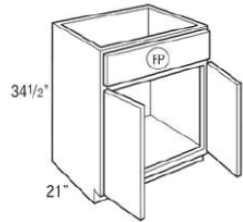

Lazy Susan  
 2 Doors  
**Base 34 1/2"H x 24"D**

- DB12
- DB15
- DB18
- DB21

3 Drawers  
**Base 34 1/2"H x 24"D**

- UC188424
- UC189024
- UC189624

18" Wide Utility  
 2 Doors  
**84"H x 24"D**

- Kitchens
- Baths
- Accessories

**WHITE SHAKER**  
**High Quality Plywood Cabinets**  
 Details Make the Difference  
**KITCHENS & BATHS**

VD12  
 VD15  
 VD18

Vanity Sink Base  
 1 Door  
 1 Drawer  
**Base 34 1/2"H x 21"D**

VA2421

VA3021

VA3621

Vanity Sink Base  
 2 Doors  
 1 Front  
**Base 34 1/2"H x 21"D**

VASD6021

Vanity Sink Drawer Base  
**Base 34 1/2"H x 21"D**

VASD6021-3

Vanity Sink Drawer Base  
**Base 34 1/2"H x 21"D**

VA12213D

VA15213D