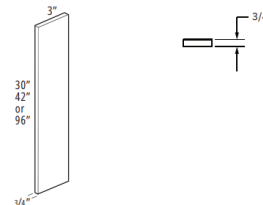

3" Filler
3/4" Thick

FS631

FS642

FS696